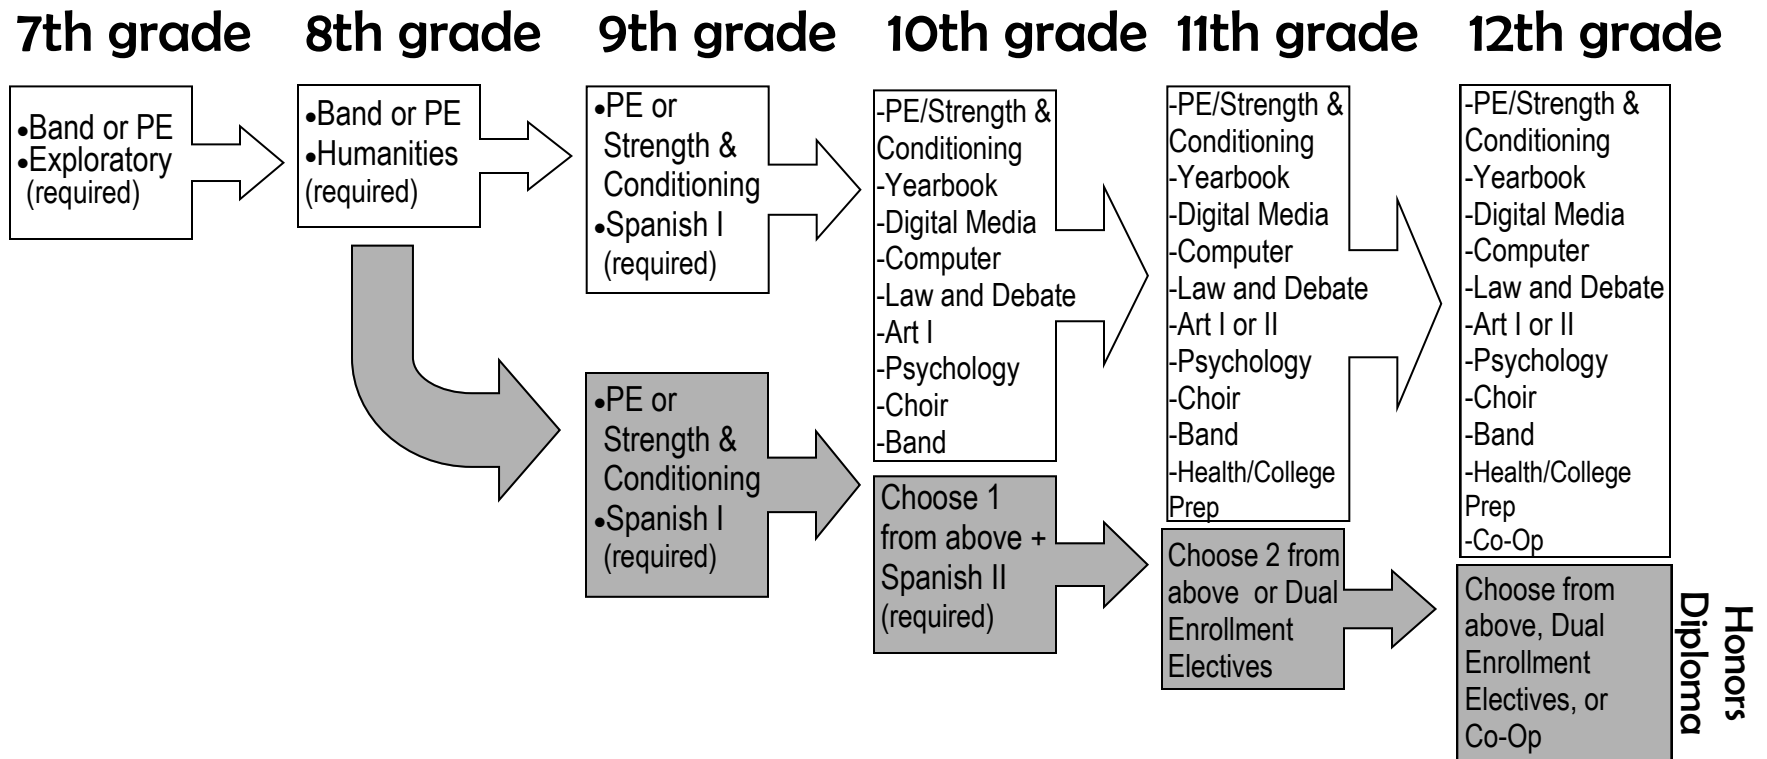

NMA Math Tracks

7th grade 8th grade 9th grade 10th grade 11th grade 12th grade

NMA Science Tracks

NMA English Tracks

NMA History Tracks

NMA Elective Requirements/Choices

Graduation Requirements for Electives are as follows (Beginning in 9th grade):

- 1—PE Credit (PE or Strength & Conditioning)
- 1—Fine Arts (Art 1, Yearbook, Approved Dual Enrollment Classes)
- 1—Computer (Computer, Digital Media, Yearbook, Approved Dual Enrollment Classes)
- 1—Language (Spanish) (2—Language Credits for Honors)
- 1/2—Health
- 1/2—College Prep