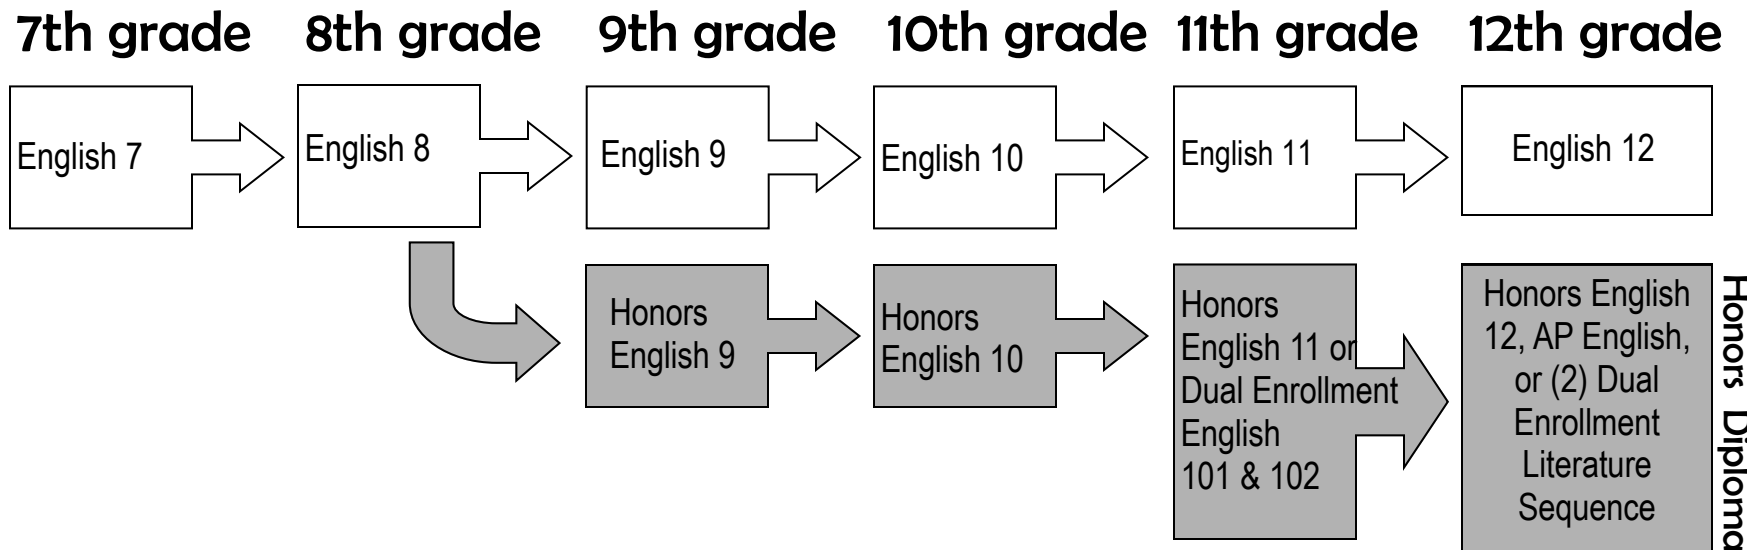

NMA Math Tracks

7th grade 8th grade 9th grade 10th grade 11th grade 12th grade

NMA Science Tracks

NMA English Tracks

NMA History Tracks

NMA Elective Requirements/Choices

Graduation Requirements for Electives are as follows (Beginning in 9th grade):

- 1—PE Credit (PE or Strength & Conditioning)
- 1—Fine Arts (Art 1, Yearbook, Approved Dual Enrollment Classes)
- 1—Computer (Computer, Digital Media, Yearbook, Approved Dual Enrollment Classes)
- 1—Language (Spanish) (2—Language Credits for Honors)
- 1/2—Health
- 1/2—College Prep